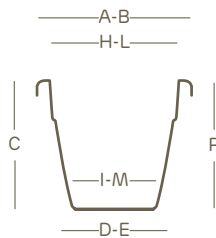

art.	size	A	B	C	D	E	H	I	L	M	P			krea	dekus air				
1702	25	25	25	22	14,4	14,4	20,8	14,0	20,8	14,0	21,3	L 6,5	10	1707	2614	G9	62	01	
1703	30	31	31	26	17,8	17,8	25,3	17,3	25,3	17,3	25,7	L 12,0	10	1708	2615	G9	62	01	
1704	35	35	35	30	19,8	19,8	28,2	19,4	28,2	19,4	28,2	L 17,0	10	1709	2616	G9	62	01	
1705	40	39	39	34	22,0	22,0	31,2	21,5	31,2	21,5	33,2	L 24,0	10	1710	2617	03	G9	62	01
1706	45	46	46	40	26,0	26,0	37,0	25,5	37,0	25,5	39,7	L 38,0	5	1711	2618	03	G9	62	01

Le misure sono espresse in centimetri.
The measures are understood in centimeters.

colori • colors

- bianco white
- tortora taupe
- antracite anthracite grey
- terracotta

simbologia • symbols

- capacità terra soil capacity
- imballo minimo minimum pack